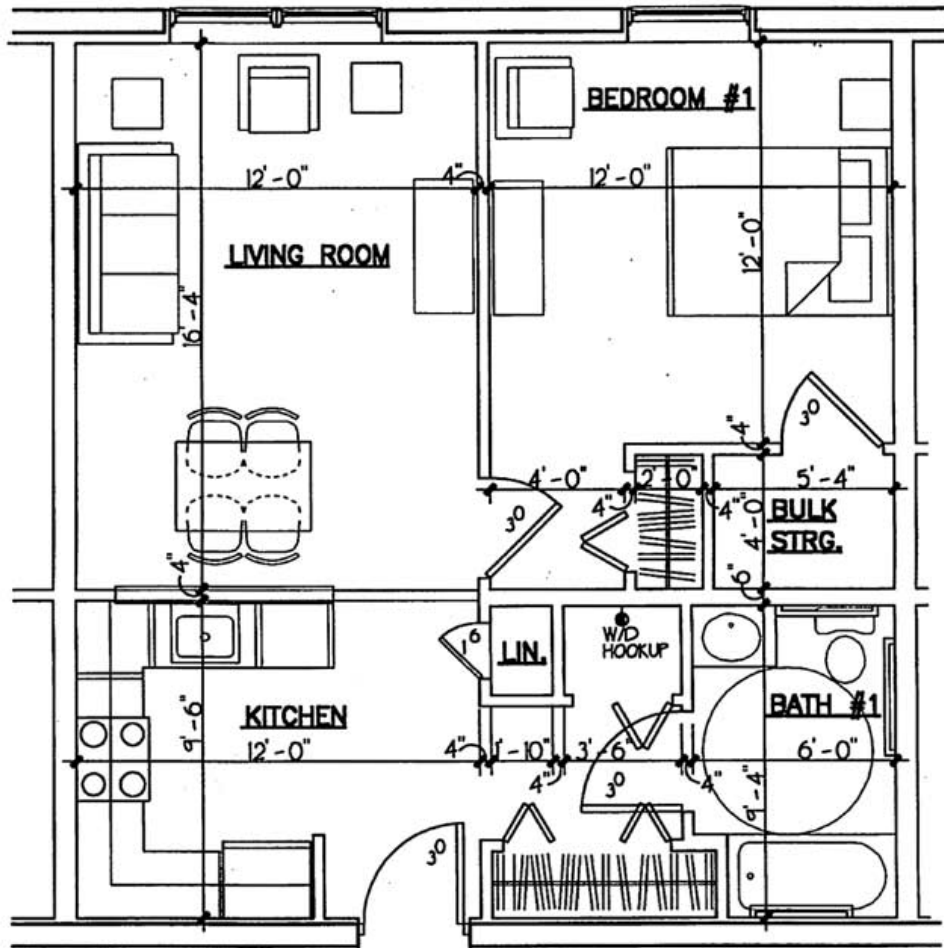

DATE _____

DEPOSIT \$ _____

APPLICATION FEE \$ _____ per person

APARTMENT # _____

RENT \$ _____

1 BEDROOM

1 BEDROOM | 1 BATH | 696 SQ FT

Square footage is approximate. Application fees are non-refundable.

DATE _____

DEPOSIT \$ _____

APPLICATION FEE \$ _____ per person

APARTMENT # _____

RENT \$ _____

2 BEDROOM

2 BEDROOM | 1 BATH | 942 SQ FT

Square footage is approximate. Application fees are non-refundable.